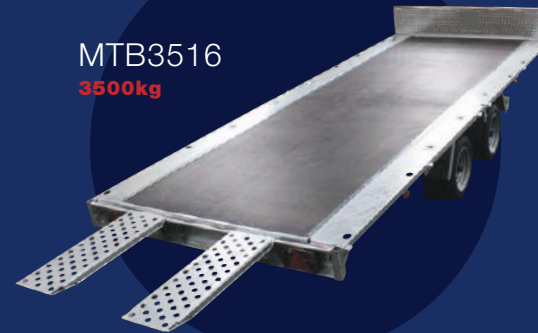

Tipper Trailer

13 Pin to 7 Pin Vehicle Adaptor £8.00	Standard Trailer	Ladder Rack	Head Board	Head Board, Sides & Tailgate	Weld Mesh Extension Kit	8' Steel Loading Ramps c/w Prop Stands	8' Aluminium Loading Ramps c/w Prop Stands	Heavy Duty SPEED Winch c/w Mounting Kit	Aluminium Floor Covering	Recessed Lashing Rings (Pair)	Prop Stand Kit (Pair)	Multi volt LED Lighting
MET35105	£4,150.00	£73.50	Inc	Inc	£495.00	£295.00	£495.00	£335.00	Inc	£32.00	£58.00	Inc

Tilt Bed Trailers

13 Pin to 7 Pin Vehicle Adaptor £8.00	Standard Trailer	Ladder Rack	Head Board	Head Board, Sides & Tailgate	Weld Mesh Extension Kit	Heavy Duty SPEED Winch c/w Mounting Kit	Load Positioning Guides	Extra pair of Skids	Multi volt LED Lighting
MTB2616T2	£3,245.00	£80.00	£105.00	£420.00	£640.00	£350.00	£63.00	£145.00	£105.00
MTB2616S2	£3,180.00	£80.00	£105.00	£420.00	£640.00	£350.00	£63.00	£145.00	£105.00
MTB3016T2	£3,350.00	£80.00	£105.00	£420.00	£640.00	£350.00	£63.00	£145.00	£105.00
MTB3016S2	£3,285.00	£80.00	£105.00	£420.00	£640.00	£350.00	£63.00	£145.00	£105.00
MTB3616T2	£3,530.00	£80.00	£105.00	£420.00	£640.00	£350.00	£63.00	£145.00	£105.00
MTB3516S2	£3,465.00	£80.00	£105.00	£420.00	£640.00	£350.00	£63.00	£145.00	£105.00

Meredith & Eyre Ltd
Broadway Ind Est
Hyde, Cheshire
SK14 4QF.

Please note all dimensions and unladen weights in this brochure are approximate.

All prices are Ex-Works, excluding V.A.T.