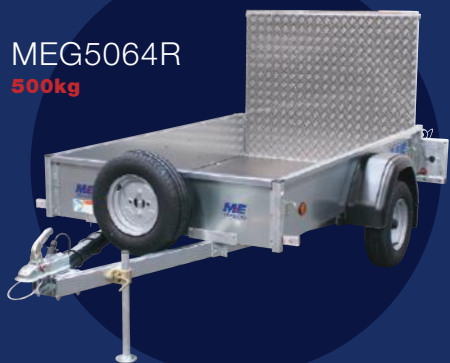

MEG5064R
500kg

MEG1584
1500kg

MEP35106
3500kg

Unbraked Trailers

	Standard Trailer	Full Width Loading Ramp	Cast Ball Head with Lock	Jockey Wheel (in lieu of Front Prop)	Ladder Rack	Prop Stand Kit (Pair)	Weld Mesh Extension Kit (Front & Sides Only)	Weld Mesh Extension Kit (Front, Sides & Rear)	Recessed Lashing Rings (Pair)	Aluminium Floor Covering	Multi volt LED Lighting
MEG5064S	£720.00	-	£28.50	£30.00	£56.00	£38.00	-	-	£32.00	£130.00	£90.00
MEG5064SM	£940.00	-	£28.50	£30.00	£56.00	£38.00	-	Inc	£32.00	£130.00	£90.00
MEG5064SR	£795.00	Inc	£28.50	£30.00	£56.00	£38.00	-	-	£32.00	£130.00	£90.00
MEG5064SRM	£995.00	Inc	£28.50	£30.00	£56.00	£38.00	Inc	-	£32.00	£130.00	£90.00
MEG7564W	£765.00	-	£28.50	£30.00	£56.00	£38.00	-	-	£32.00	£130.00	£90.00
MEG7564WM	£985.00	-	£28.50	£30.00	£56.00	£38.00	-	Inc	£32.00	£130.00	£90.00
MEG7564WR	£840.00	Inc	£28.50	£30.00	£56.00	£38.00	-	-	£32.00	£130.00	£90.00
MEG7564WRM	£1,040.00	Inc	£28.50	£30.00	£56.00	£38.00	Inc	-	£32.00	£130.00	£90.00
MEG7564T	£750.00	-	£28.50	£30.00	£56.00	£38.00	-	-	£32.00	£130.00	£90.00
MEG7564TM	£970.00	-	£28.50	£30.00	£56.00	£38.00	-	Inc	£32.00	£130.00	£90.00
MEG7564TR	£825.00	Inc	£28.50	£30.00	£56.00	£38.00	-	-	£32.00	£130.00	£90.00
MEG7564TRM	£1,025.00	Inc	£28.50	£30.00	£56.00	£38.00	Inc	-	£32.00	£130.00	£90.00