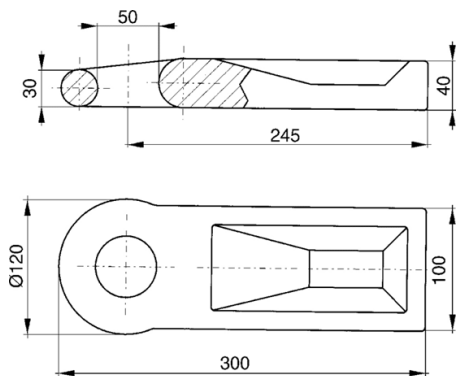

# Trailer Couplings (Non Braking)

D201  
50mm Cast Ball Head

KQ14AVN2L 50mm Ball Head  
fits 50mm Sq Drawbar →

KQ7LVL 50mm Ball Head  
fits 60mm Sq Drawbar →

TE04  
40mm Towing Eye 750kg

WEIGHT: 6kg

TE05A  
50mm Towing Eye 10,000kg