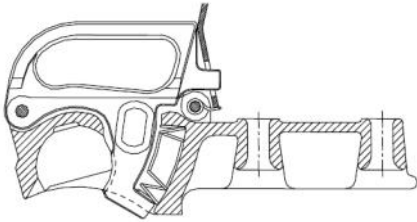

# Trailer Couplings (Non Braking)

D201  
50mm Cast Ball Head

KQ14AVN2L 50mm Ball Head  
fits 50mm Sq Drawbar →

KQ7LVL 50mm Ball Head  
fits 60mm Sq Drawbar →

TE04  
40mm Towing Eye 750kg

WEIGHT: 6kg

TE05A  
50mm Towing Eye 10,000kg