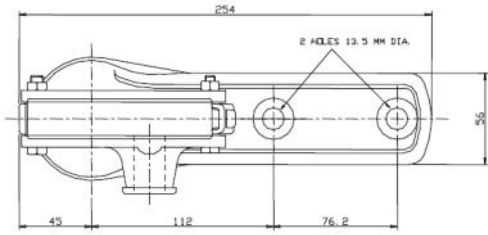

# Trailer Couplings (Non Braking)

D201  
50mm Cast Ball Head

KQ14AVN2L 50mm Ball Head  
fits 50mm Sq Drawbar →

KQ7LVL 50mm Ball Head  
fits 60mm Sq Drawbar →

TE04  
40mm Towing Eye 750kg

WEIGHT: 6kg

TE05A  
50mm Towing Eye 10,000kg