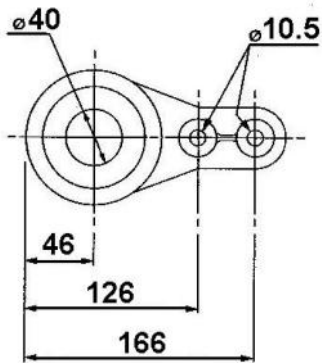

# Trailer Couplings (Non Braking)

D201  
50mm Cast Ball Head

KQ14AVN2L 50mm Ball Head  
fits 50mm Sq Drawbar →

KQ7LVL 50mm Ball Head  
fits 60mm Sq Drawbar →

TE04  
40mm Towing Eye 750kg

WEIGHT: 6kg

TE05A  
50mm Towing Eye 10,000kg