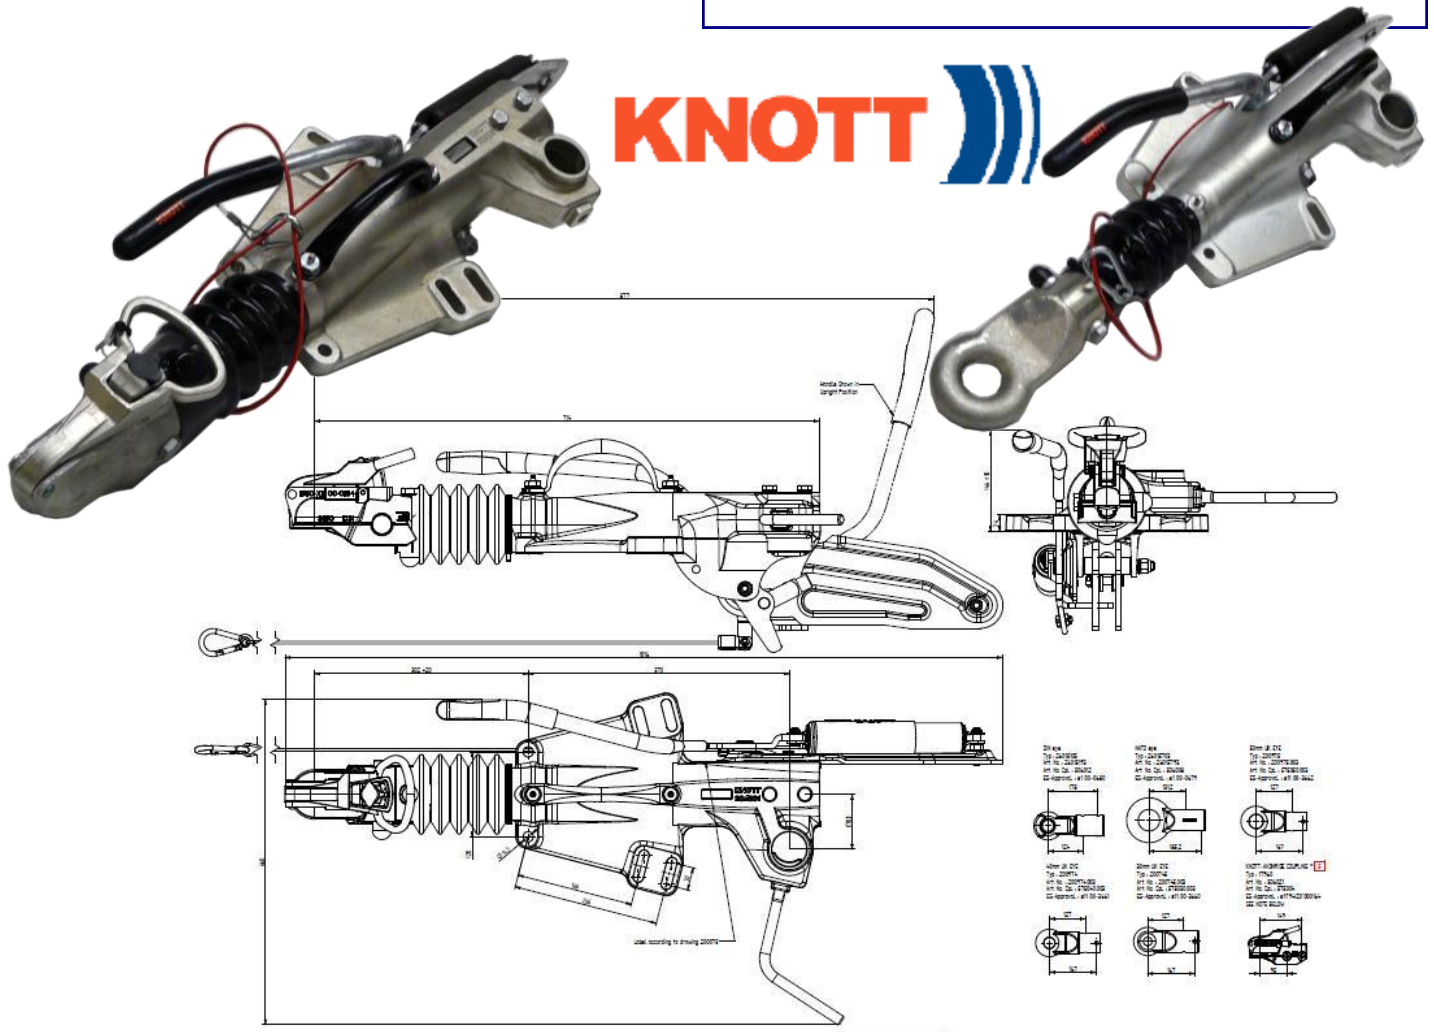

Knott Cast A Frame KFG Range

Part No.	Range Kg	Head	A mm	B mm	C mm	D mm	E mm	F mm	G mm	H mm	Max Nose Weight Kg
KCB20AO	1300—2000	50mm Locking	n/a	210 For M12	100 For M12	300	671	n/a	166	30	100
KCB2040	1300—2000	40mm Eye	n/a								
KCB27AO	1400—2700	50mm Locking	n/a	210 For M12	100 For M12	300	671	n/a	166	30	100
KCB2740	1400—2700	40mm Eye	n/a								
KCB30AO	1600—3000	50mm Locking	n/a	210 For M12	100 For M12	300	671	n/a	166	30	100
KCB3040	1600—3000	40mm Eye	n/a								
KCB35AO	2700—3500	50mm Locking	225 For M12	202 For M12	120 For M12	327	733	207	166	30	150
KCB3540	2700—3500	40mm Eye									

Knott Pressed Steel A Frame KF Range

Part No.	Range Kg	Head	A mm	B mm	C mm	D mm	E mm	F mm	G mm	Max Nose Weight Kg
KPB75AO	375 -750	50mm Locking	110 To 120 (Slots) For M12	200 For M12	314	166	870	20	48	100
KPB13AO	750-1300									
KPB17AO	1100—1700									
KPB20AO	1100—2000									

Knott Square Drawbar KRV Range

Part No.	Range Kg	Head	A mm	B mm	C mm	D mm	E mm	F mm	G mm	Max Nose Weight Kg
KSB75A07	375-750	50mm Locking	70	120	13	300	857	35	972	100
KSB13A07	750-1300		70							
KSB20A08	1100 - 2000		80		16.5	293	871	40	972	
KSB30A08D	1600 - 3000		80				942	50	987	
KSB30A010	1600 - 3000		100							

Coupling Bodies also available with a jockey console bracket in lieu of the integral cast jockey bracket shown