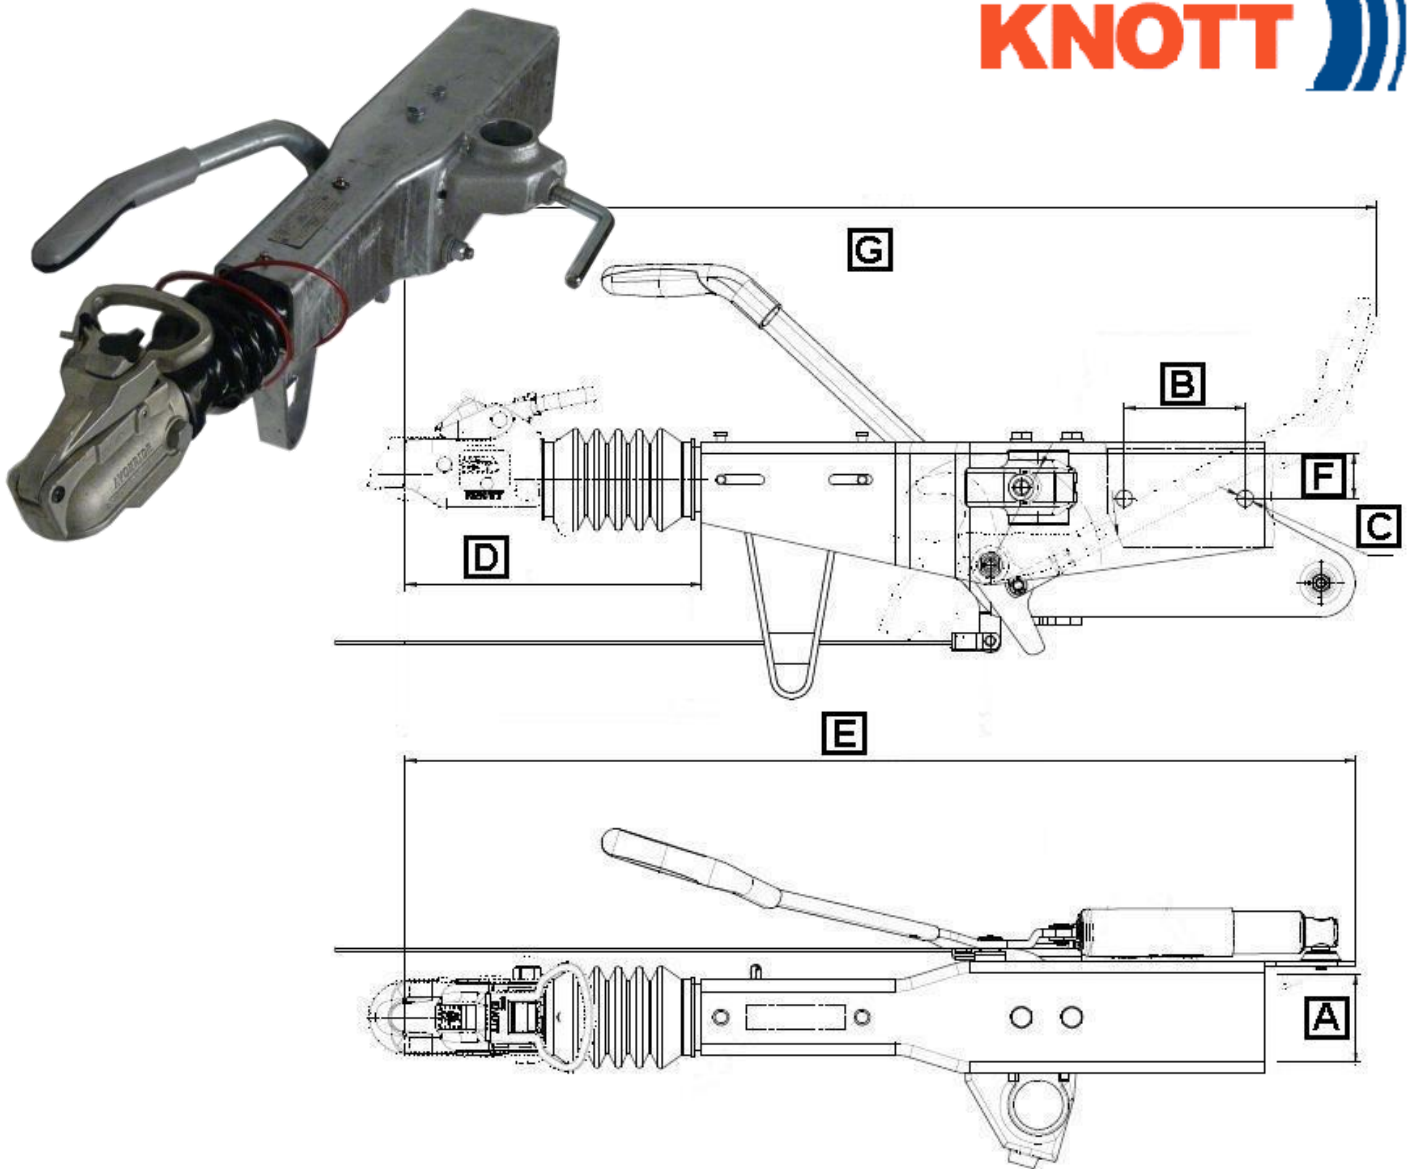

Knott Cast A Frame KFG Range

Part No.	Range Kg	Head	A mm	B mm	C mm	D mm	E mm	F mm	G mm	H mm	Max Nose Weight Kg
KCB20AO	1300—2000	50mm Locking	n/a	210 For M12	100 For M12	300	671	n/a	166	30	100
KCB2040	1300—2000	40mm Eye	n/a								
KCB27AO	1400—2700	50mm Locking	n/a	210 For M12	100 For M12	300	671	n/a	166	30	100
KCB2740	1400—2700	40mm Eye	n/a								
KCB30AO	1600—3000	50mm Locking	n/a	210 For M12	100 For M12	300	671	n/a	166	30	100
KCB3040	1600—3000	40mm Eye	n/a								
KCB35AO	2700—3500	50mm Locking	225 For M12	202 For M12	120 For M12	327	733	207	166	30	150
KCB3540	2700—3500	40mm Eye									

Knott Pressed Steel A Frame KF Range

Part No.	Range Kg	Head	A mm	B mm	C mm	D mm	E mm	F mm	G mm	Max Nose Weight Kg
KPB75AO	375 -750	50mm Locking	110 To 120 (Slots) For M12	200 For M12	314	166	870	20	48	100
KPB13AO	750-1300									
KPB17AO	1100—1700									
KPB20AO	1100—2000									

Knott Square Drawbar KRV Range

Part No.	Range Kg	Head	A mm	B mm	C mm	D mm	E mm	F mm	G mm	Max Nose Weight Kg
KSB75A07	375-750	50mm Locking	70	120	13	300	857	35	972	100
KSB13A07	750-1300		70							
KSB20A08	1100 - 2000		80		16.5	293	871	40	972	
KSB30A08D	1600 - 3000		80				942	50	987	
KSB30A010	1600 - 3000		100							

Coupling Bodies also available with a jockey console bracket in lieu of the integral cast jockey bracket shown