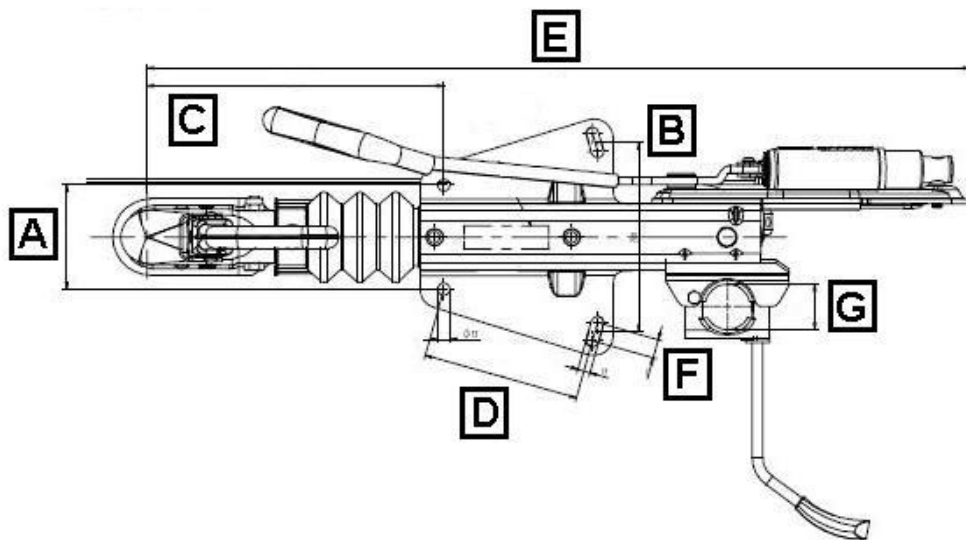

Knott Cast A Frame KFG Range

Part No.	Range Kg	Head	A mm	B mm	C mm	D mm	E mm	F mm	G mm	H mm	Max Nose Weight Kg
KCB20AO	1300—2000	50mm Locking	n/a	210 For M12	100 For M12	300	671	n/a	166	30	100
KCB2040	1300—2000	40mm Eye	n/a								
KCB27AO	1400—2700	50mm Locking	n/a	210 For M12	100 For M12	300	671	n/a	166	30	100
KCB2740	1400—2700	40mm Eye	n/a								
KCB30AO	1600—3000	50mm Locking	n/a	210 For M12	100 For M12	300	671	n/a	166	30	100
KCB3040	1600—3000	40mm Eye	n/a								
KCB35AO	2700—3500	50mm Locking	225 For M12	202 For M12	120 For M12	327	733	207	166	30	150
KCB3540	2700—3500	40mm Eye									

Knott Pressed Steel A Frame KF Range

Part No.	Range Kg	Head	A mm	B mm	C mm	D mm	E mm	F mm	G mm	Max Nose Weight Kg
KPB75AO	375 -750	50mm Locking	110 To 120 (Slots) For M12	200 For M12	314	166	870	20	48	100
KPB13AO	750-1300									
KPB17AO	1100—1700									
KPB20AO	1100—2000									

Knott Square Drawbar KRV Range

Part No.	Range Kg	Head	A mm	B mm	C mm	D mm	E mm	F mm	G mm	Max Nose Weight Kg
KSB75A07	375-750	50mm Locking	70	120	13	300	857	35	972	100
KSB13A07	750-1300		70							
KSB20A08	1100 - 2000		80		16.5	293	871	40	972	
KSB30A08D	1600 - 3000		80				942	50	987	
KSB30A010	1600 - 3000		100							

Coupling Bodies also available with a jockey console bracket in lieu of the integral cast jockey bracket shown