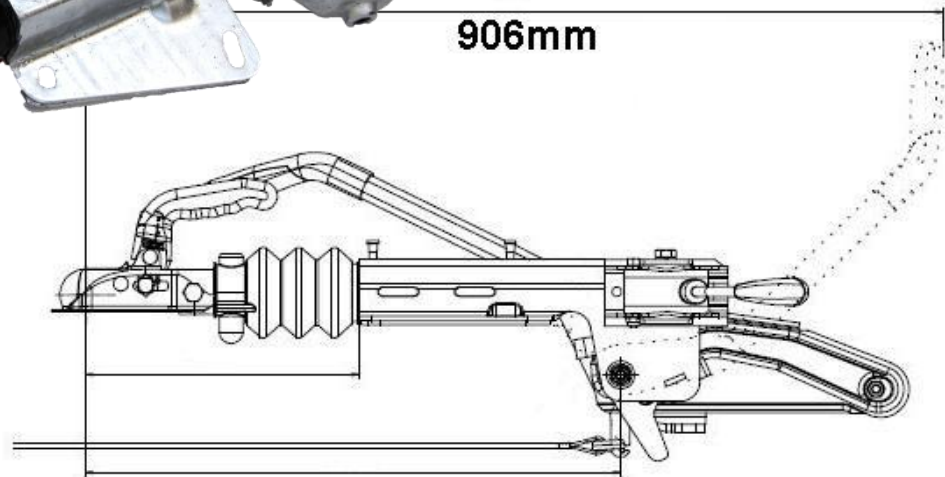

Knott Cast A Frame KFG Range

Part No.	Range Kg	Head	A mm	B mm	C mm	D mm	E mm	F mm	G mm	H mm	Max Nose Weight Kg
KCB20AO	1300—2000	50mm Locking	n/a	210 For M12	100 For M12	300	671	n/a	166	30	100
KCB2040	1300—2000	40mm Eye	n/a								
KCB27AO	1400—2700	50mm Locking	n/a	210 For M12	100 For M12	300	671	n/a	166	30	100
KCB2740	1400—2700	40mm Eye	n/a								
KCB30AO	1600—3000	50mm Locking	n/a	210 For M12	100 For M12	300	671	n/a	166	30	100
KCB3040	1600—3000	40mm Eye	n/a								
KCB35AO	2700—3500	50mm Locking	225 For M12	202 For M12	120 For M12	327	733	207	166	30	150
KCB3540	2700—3500	40mm Eye									

Knott Pressed Steel A Frame KF Range

Part No.	Range Kg	Head	A mm	B mm	C mm	D mm	E mm	F mm	G mm	Max Nose Weight Kg
KPB75AO	375 -750	50mm Locking	110 To 120 (Slots) For M12	200 For M12	314	166	870	20	48	100
KPB13AO	750-1300									
KPB17AO	1100—1700									
KPB20AO	1100—2000									

Knott Square Drawbar KRV Range

Part No.	Range Kg	Head	A mm	B mm	C mm	D mm	E mm	F mm	G mm	Max Nose Weight Kg
KSB75A07	375-750	50mm Locking	70	120	13	300	857	35	972	100
KSB13A07	750-1300		70							
KSB20A08	1100 - 2000		80		16.5	293	871	40	972	
KSB30A08D	1600 - 3000		80				942	50	987	
KSB30A010	1600 - 3000		100							

Coupling Bodies also available with a jockey console bracket in lieu of the integral cast jockey bracket shown