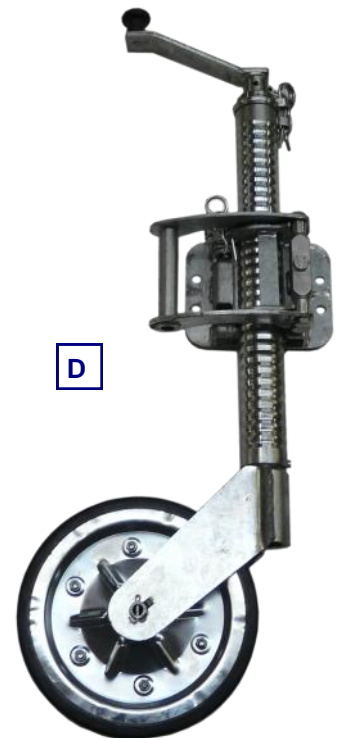

TELESCOPIC JOCKEY WHEELS

Part No.	Tube Dia mm	Illus	Stroke	Swing	Tyre	Capacity kg
J135K	35	A	235	100	205 X 30	75
J142K Short	42	A	195	100	205 x 30	100
J142K	42	A	235	100	205 x 30	100
J148K	48	A	235	100	205 x 30	150
J348S	48 Serrated	B	220	132	205 x 60	350
J360R	60 Retractable	C	265	100	205 x 50	100
J360B	60 Serrated	D	285	175	280 x 70	350

A

B

C

D

CAST BRACKETS

Part No.	Illus	Fits Tube Dia mm	Fixing Centres mm
B35C3	E	34 / 35	2 x M12 x 102
B42C3	E	42 / 43	2 x M12 x 102
B48C6	F	48	2 x M16 x 146

E

F

SWIVEL BRACKET

Part No.	Illus	Fits Tube Dia mm
BY573	G	48
Fixing Centres mm		
2 x M10 x 105		

Prop Stands & Jacks

SLIDING & TELESCOPIC & PROP STANDS

Part No.	Dia mm	Length mm	Fits Bracket	Comment	Illus
P355	35	450	B35C3	Sliding	A
P426	42	600	B42C3	Sliding	B
TP42	42	600	B42C3	Telescopic	D
P487	48	750	B48C6	Sliding	C