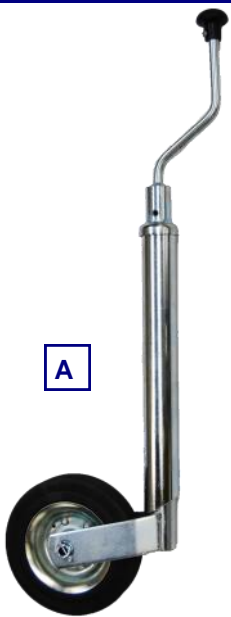

TELESCOPIC JOCKEY WHEELS

Part No.	Tube Dia mm	Illus	Stroke	Swing	Tyre	Capacity kg
J135K	35	A	235	100	205 X 30	75
J142K Short	42	A	195	100	205 x 30	100
J142K	42	A	235	100	205 x 30	100
J148K	48	A	235	100	205 x 30	150
J348S	48 Serrated	B	220	132	205 x 60	350
J360R	60 Retractable	C	265	100	205 x 50	100
J360B	60 Serrated	D	285	175	280 x 70	350

A

B

C

D

CAST BRACKETS

Part No.	Illus	Fits Tube Dia mm	Fixing Centres mm
B35C3	E	34 / 35	2 x M12 x 102
B42C3	E	42 / 43	2 x M12 x 102
B48C6	F	48	2 x M16 x 146

E

F

SWIVEL BRACKET

Part No.	Illus	Fits Tube Dia mm
BY573	G	48
Fixing Centres mm		
2 x M10 x 105		

Prop Stands & Jacks

SLIDING & TELESCOPIC & PROP STANDS

Part No.	Dia mm	Length mm	Fits Bracket	Comment	Illus
P355	35	450	B35C3	Sliding	A
P426	42	600	B42C3	Sliding	B
TP42	42	600	B42C3	Telescopic	D
P487	48	750	B48C6	Sliding	C