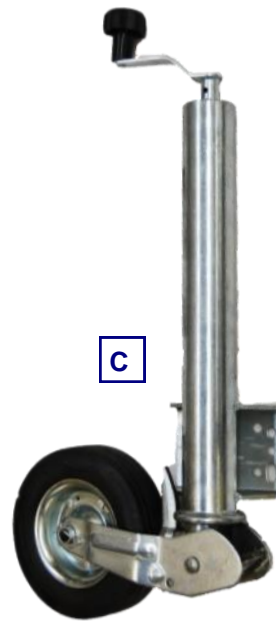

TELESCOPIC JOCKEY WHEELS

Part No.	Tube Dia mm	Illus	Stroke	Swing	Tyre	Capacity kg
J135K	35	A	235	100	205 X 30	75
J142K Short	42	A	195	100	205 x 30	100
J142K	42	A	235	100	205 x 30	100
J148K	48	A	235	100	205 x 30	150
J348S	48 Serrated	B	220	132	205 x 60	350
J360R	60 Retractable	C	265	100	205 x 50	100
J360B	60 Serrated	D	285	175	280 x 70	350

A

B

C

D

CAST BRACKETS

Part No.	Illus	Fits Tube Dia mm	Fixing Centres mm
B35C3	E	34 / 35	2 x M12 x 102
B42C3	E	42 / 43	2 x M12 x 102
B48C6	F	48	2 x M16 x 146

E

F

SWIVEL BRACKET

Part No.	Illus	Fits Tube Dia mm
BY573	G	48
Fixing Centres mm		
2 x M10 x 105		

Prop Stands & Jacks

SLIDING & TELESCOPIC & PROP STANDS

Part No.	Dia mm	Length mm	Fits Bracket	Comment	Illus
P355	35	450	B35C3	Sliding	A
P426	42	600	B42C3	Sliding	B
TP42	42	600	B42C3	Telescopic	D
P487	48	750	B48C6	Sliding	C