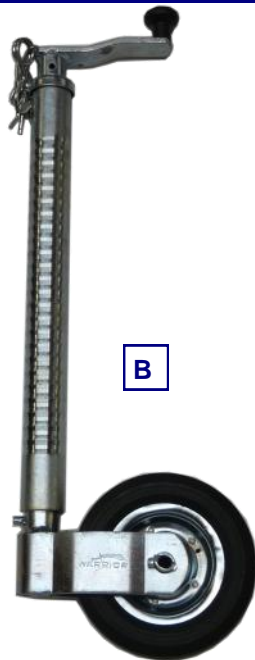

TELESCOPIC JOCKEY WHEELS

Part No.	Tube Dia mm	Illus	Stroke	Swing	Tyre	Capacity kg
J135K	35	A	235	100	205 X 30	75
J142K Short	42	A	195	100	205 x 30	100
J142K	42	A	235	100	205 x 30	100
J148K	48	A	235	100	205 x 30	150
J348S	48 Serrated	B	220	132	205 x 60	350
J360R	60 Retractable	C	265	100	205 x 50	100
J360B	60 Serrated	D	285	175	280 x 70	350

A

B

C

D

CAST BRACKETS

Part No.	Illus	Fits Tube Dia mm	Fixing Centres mm
B35C3	E	34 / 35	2 x M12 x 102
B42C3	E	42 / 43	2 x M12 x 102
B48C6	F	48	2 x M16 x 146

E

F

SWIVEL BRACKET

Part No.	Illus	Fits Tube Dia mm
BY573	G	48
Fixing Centres mm		
2 x M10 x 105		

Prop Stands & Jacks

SLIDING & TELESCOPIC & PROP STANDS

Part No.	Dia mm	Length mm	Fits Bracket	Comment	Illus
P355	35	450	B35C3	Sliding	A
P426	42	600	B42C3	Sliding	B
TP42	42	600	B42C3	Telescopic	D
P487	48	750	B48C6	Sliding	C