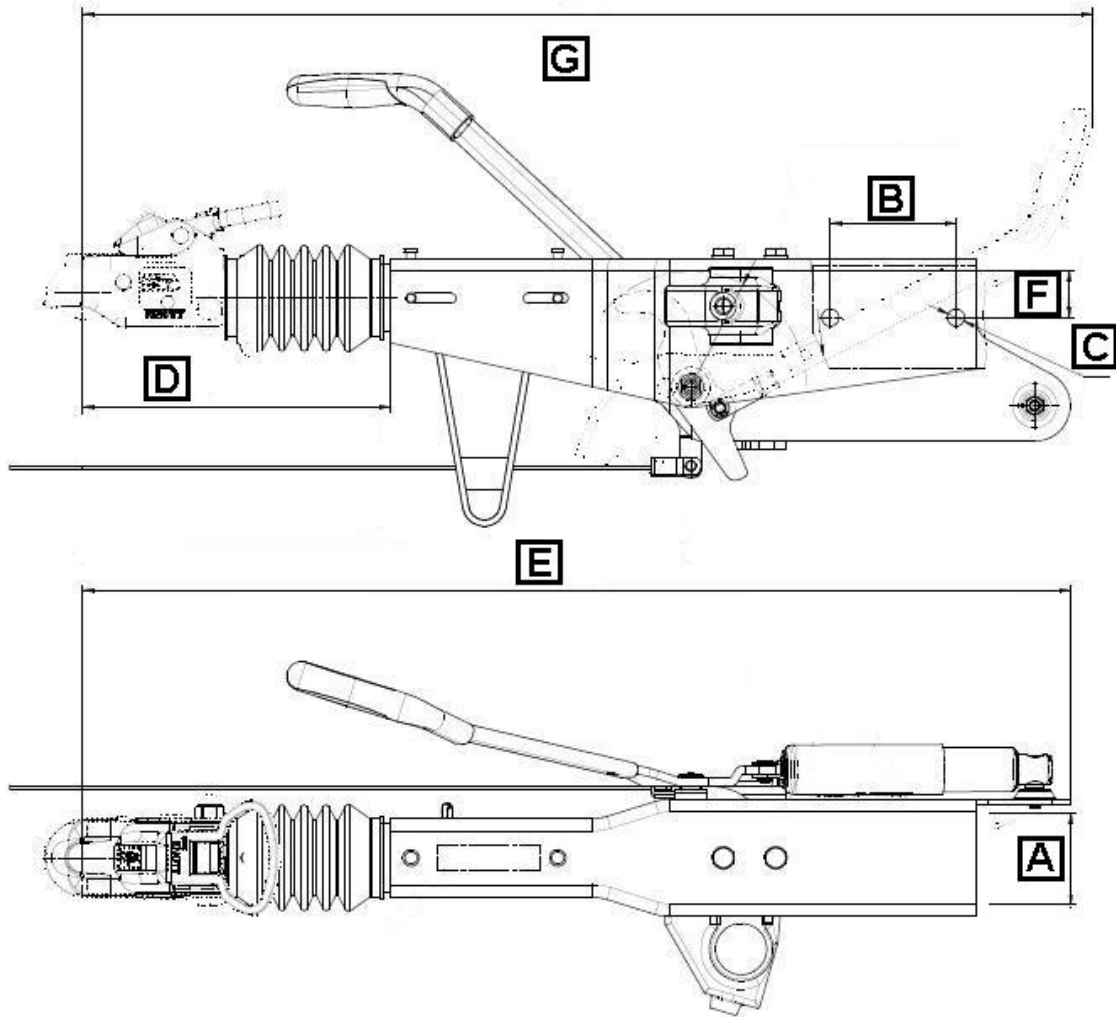

**Knott Cast A Frame
KFG Range**

Part No.	Range Kg	Head	A mm	B mm	C mm	D mm	E mm	F mm	G mm	H mm	Max Nose Weight Kg
KCB20AO	1300—2000	50mm Locking	n/a	210 For M12	100 For M12	300	671	n/a	166	30	100
KCB2040	1300—2000	40mm Eye	n/a								
KCB27AO	1400—2700	50mm Locking	n/a	210 For M12	100 For M12	300	671	n/a	166	30	100
KCB2740	1400—2700	40mm Eye	n/a								
KCB30AO	1600—3000	50mm Locking	n/a	210 For M12	100 For M12	300	671	n/a	166	30	100
KCB3040	1600—3000	40mm Eye	n/a								
KCB35AO	2700—3500	50mm Locking	225 For M12	202 For M12	120 For M12	327	733	207	166	30	150
KCB3540	2700—3500	40mm Eye									

Part No.	Range Kg	Head	A mm	B mm	C mm	D mm	E mm	F mm	G mm	Max Nose Weight Kg
KPB75AO	375 -750	50mm Locking	110 To 120 (Slots) For M12	200 For M12	314	166	870	20	48	100
KPB13AO	750-1300									
KPB17AO	1100—1700									
KPB20AO	1100—2000									

Knott Square Drawbar KRV Range

Part No.	Range Kg	Head	A mm	B mm	C mm	D mm	E mm	F mm	G mm	Max Nose Weight Kg
KSB75A07	375-750	50mm Locking	70	120	13	300	857	35	972	100
KSB13A07	750-1300		70							
KSB20A08	1100-2000		80		16.5	293	871	40	972	
KSB30A010	1600-3000		100				942	50	987	