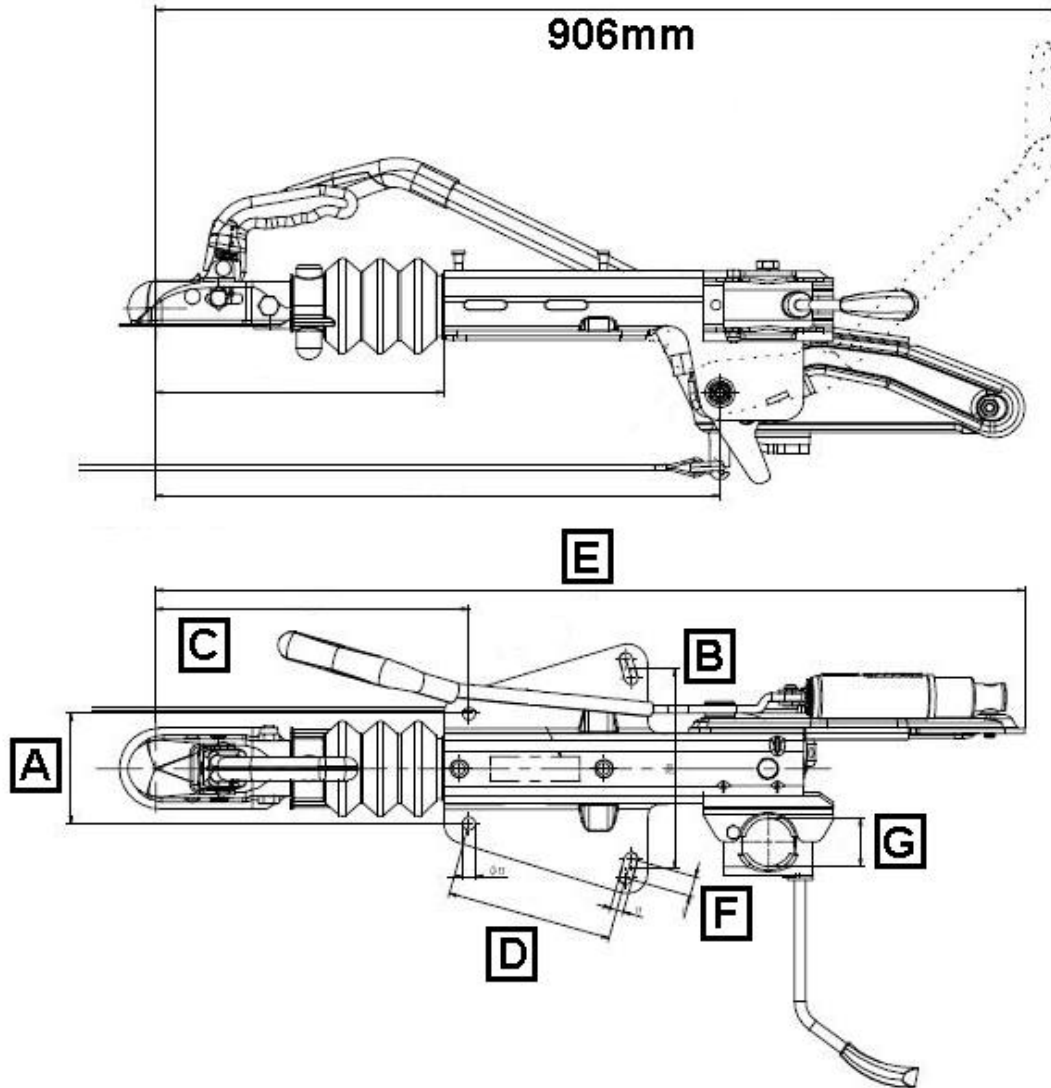

**Knott Cast A Frame
KFG Range**

Part No.	Range Kg	Head	A mm	B mm	C mm	D mm	E mm	F mm	G mm	H mm	Max Nose Weight Kg
KCB20AO	1300—2000	50mm Locking	n/a	210 For M12	100 For M12	300	671	n/a	166	30	100
KCB2040	1300—2000	40mm Eye	n/a								
KCB27AO	1400—2700	50mm Locking	n/a	210 For M12	100 For M12	300	671	n/a	166	30	100
KCB2740	1400—2700	40mm Eye	n/a								
KCB30AO	1600—3000	50mm Locking	n/a	210 For M12	100 For M12	300	671	n/a	166	30	100
KCB3040	1600—3000	40mm Eye	n/a								
KCB35AO	2700—3500	50mm Locking	225 For M12	202 For M12	120 For M12	327	733	207	166	30	150
KCB3540	2700—3500	40mm Eye									

Part No.	Range Kg	Head	A mm	B mm	C mm	D mm	E mm	F mm	G mm	Max Nose Weight Kg
KPB75AO	375 -750	50mm Locking	110 To 120 (Slots) For M12	200 For M12	314	166	870	20	48	100
KPB13AO	750-1300									
KPB17AO	1100—1700									
KPB20AO	1100—2000									

Knott Square Drawbar KRV Range

Part No.	Range Kg	Head	A mm	B mm	C mm	D mm	E mm	F mm	G mm	Max Nose Weight Kg
KSB75A07	375-750	50mm Locking	70	120	13	300	857	35	972	100
KSB13A07	750-1300		70							
KSB20A08	1100-2000		80		16.5	293	871	40	972	
KSB30A010	1600-3000		100				942	50	987	