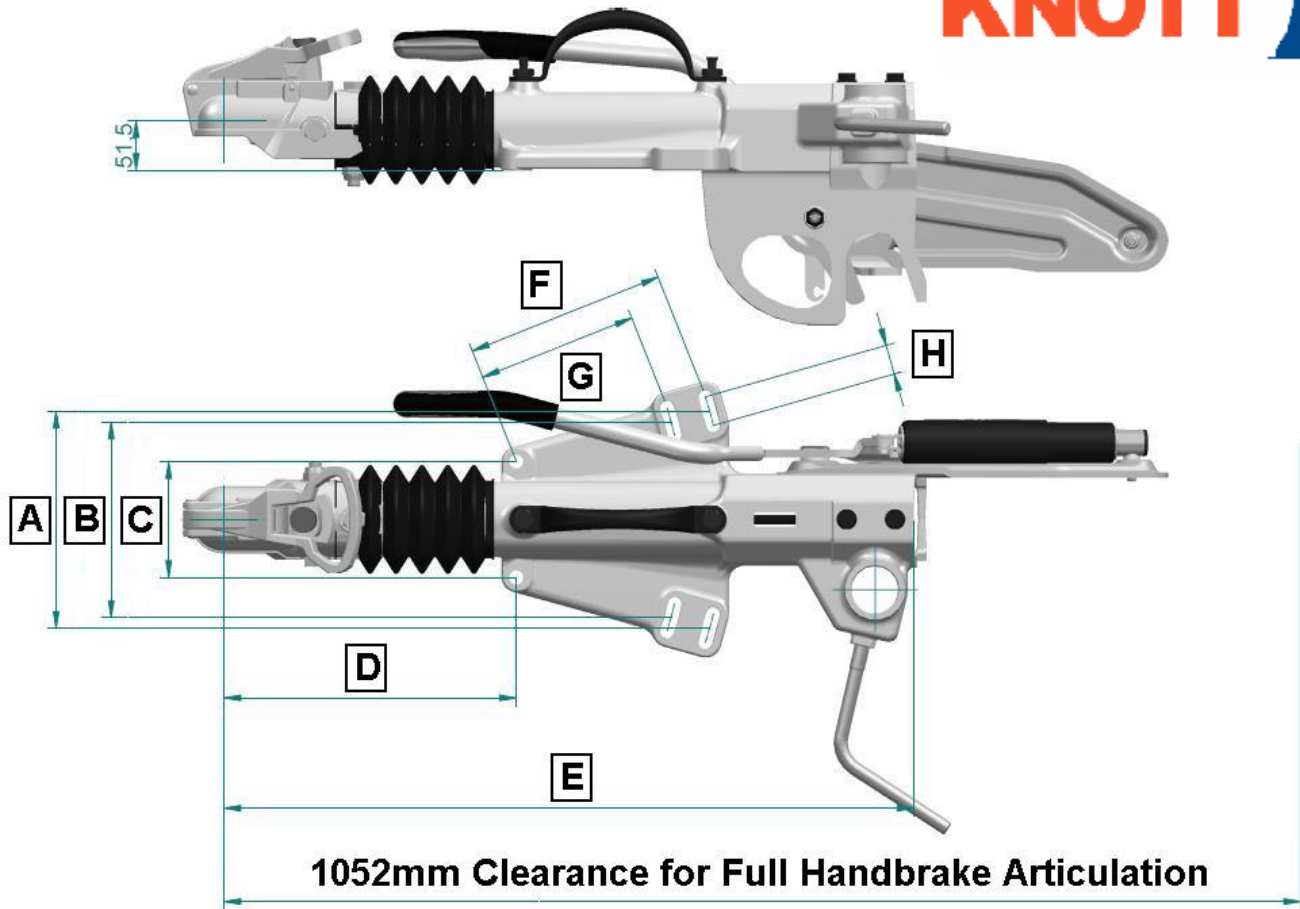

**Knott Cast A Frame
KFG Range**

Part No.	Range Kg	Head	A mm	B mm	C mm	D mm	E mm	F mm	G mm	H mm	Max Nose Weight Kg
KCB20AO	1300—2000	50mm Locking	n/a	210 For M12	100 For M12	300	671	n/a	166	30	100
KCB2040	1300—2000	40mm Eye	n/a								
KCB27AO	1400—2700	50mm Locking	n/a	210 For M12	100 For M12	300	671	n/a	166	30	100
KCB2740	1400—2700	40mm Eye	n/a								
KCB30AO	1600—3000	50mm Locking	n/a	210 For M12	100 For M12	300	671	n/a	166	30	100
KCB3040	1600—3000	40mm Eye	n/a								
KCB35AO	2700—3500	50mm Locking	225 For M12	202 For M12	120 For M12	327	733	207	166	30	150
KCB3540	2700—3500	40mm Eye									

Part No.	Range Kg	Head	A mm	B mm	C mm	D mm	E mm	F mm	G mm	Max Nose Weight Kg
KPB75AO	375 -750	50mm Locking	110 To 120 (Slots) For M12	200 For M12	314	166	870	20	48	100
KPB13AO	750-1300									
KPB17AO	1100—1700									
KPB20AO	1100—2000									

Knott Square Drawbar KRV Range

Part No.	Range Kg	Head	A mm	B mm	C mm	D mm	E mm	F mm	G mm	Max Nose Weight Kg
KSB75A07	375-750	50mm Locking	70	120	13	300	857	35	972	100
KSB13A07	750-1300		70							
KSB20A08	1100-2000		80		16.5	293	871	40	972	
KSB30A010	1600-3000		100				942	50	987	