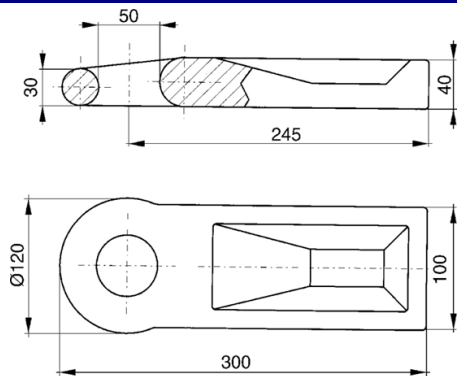

Trailer Couplings (Non Braking)

D201
50mm Cast Ball Head

KQ14AVN2L 50mm Ball Head
fits 50mm Sq Drawbar →

KQ7LVL 50mm Ball Head
fits 60mm Sq Drawbar →

TE04
40mm Towing Eye 750kg

TE05A
50mm Towing Eye 10,000kg

WEIGHT: 6kg