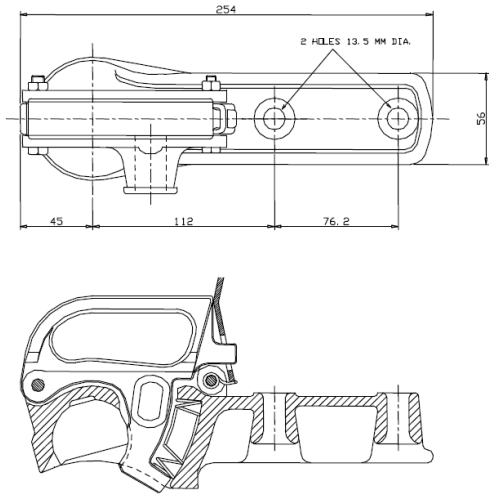

Trailer Couplings (Non Braking)

D201
50mm Cast Ball Head

KQ14AVN2L 50mm Ball Head
fits 50mm Sq Drawbar →

KQ7LVL 50mm Ball Head
fits 60mm Sq Drawbar →

TE04
40mm Towing Eye 750kg

TE05A
50mm Towing Eye 10,000kg

WEIGHT: 6kg