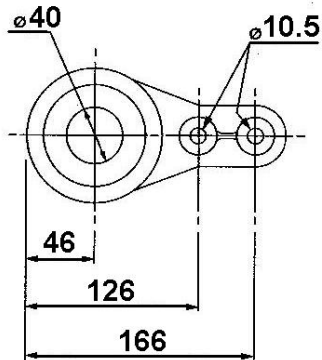

Trailer Couplings (Non Braking)

D201
50mm Cast Ball Head

KQ14AVN2L 50mm Ball Head
fits 50mm Sq Drawbar →

KQ7LVL 50mm Ball Head
fits 60mm Sq Drawbar →

TE04
40mm Towing Eye 750kg

TE05A
50mm Towing Eye 10,000kg

WEIGHT: 6kg